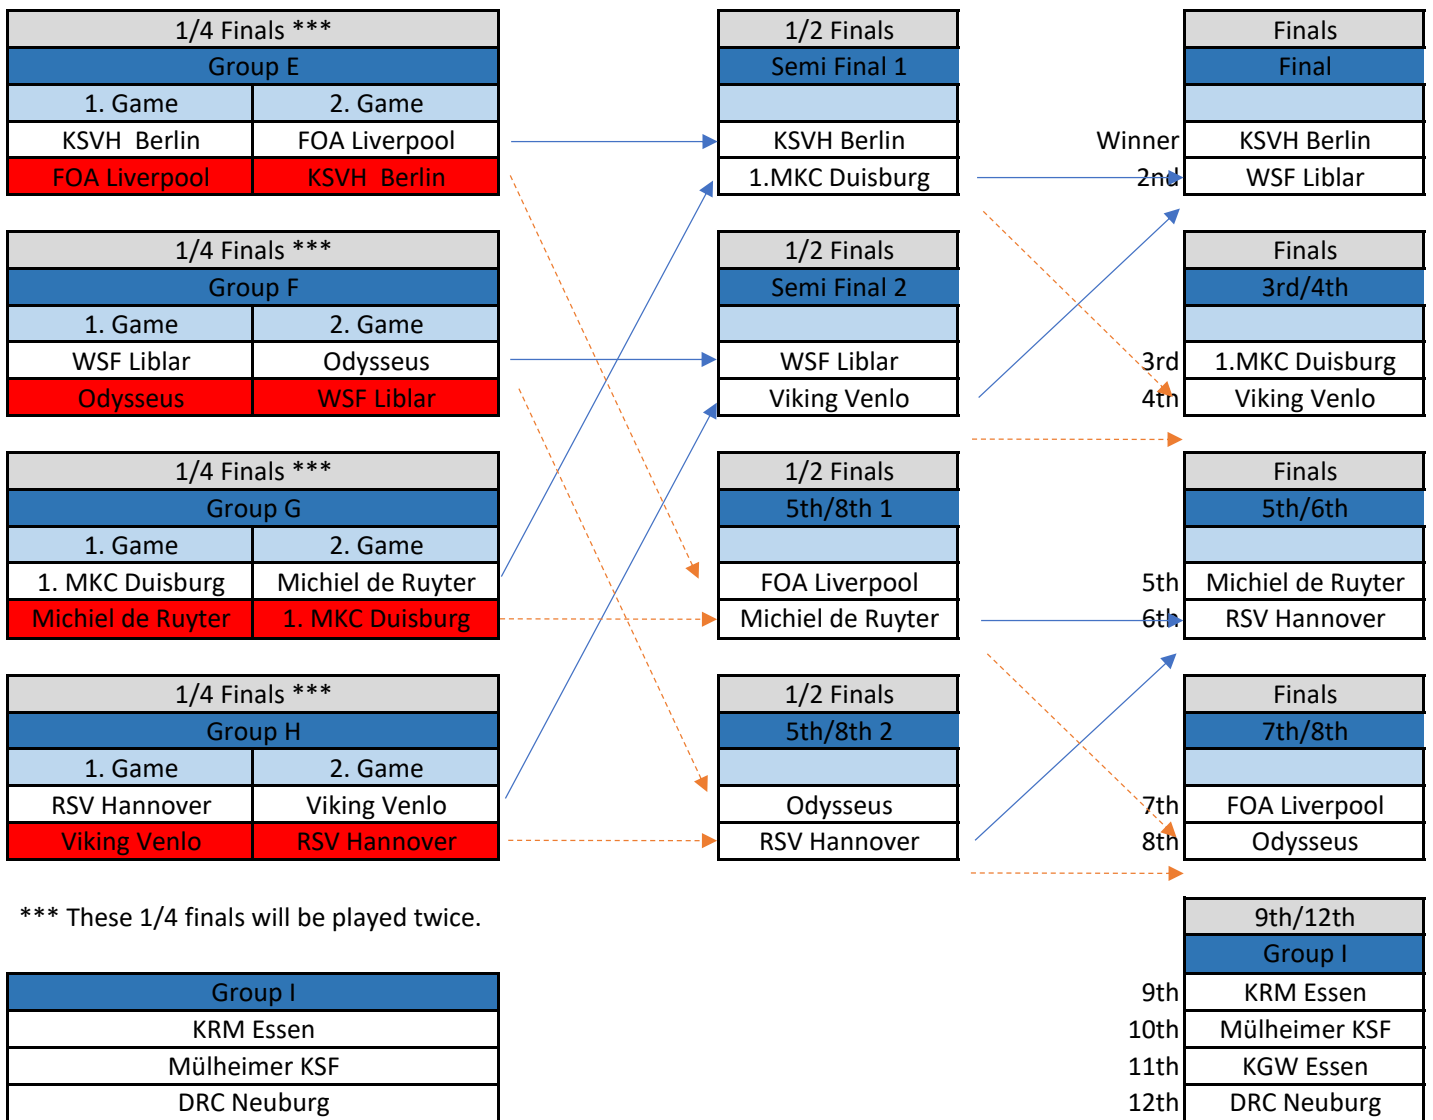

*** These 1/4 finals will be played twice.

Group I	
KRM Essen	
Mülheimer KSF	
DRC Neuburg	
KGW Essen	

Round Robin 9th/12th place

Ladie Class	Men Class:
Winner FOA Liverpool	Winner WSF Liblar
2nd KV Keistad	2nd KSVH Berlin
3rd KRM Essen	3rd 1.MKC Duisburg
4th PSC Coburg	4th Viking Venlo
5th 1. MKC Duisburg	5th RSV Hannover
6th KP Münster	6th Michiel de Ruyter
	7th Odysseus
	8th FOA Liverpool
	9th KRM Essen
	10th Mülheimer KSF
	11th KGW Essen
	12th DRC Neuburg